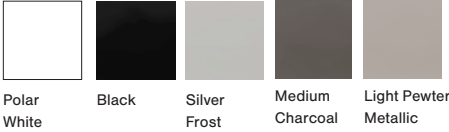

BASE MODELS

450 Series 2011
450 Series 2016

COLORS

Exterior

Interior Wall

STANDARD FEATURES

- Exterior Black Trim w/ Skirting
- Tongue Jack
- (4) Stabilizer Jacks
- Tongue Storage Tray
- Goodyear A/T Tires on Aluminum Wheels
- Space Tire on Hide-A-Spare - EZ Access
- Fold Out Adjustable Step
- Grab Handle
- Entry Door w/ Tinted Window & Screen Door
- Exterior Storage
- Frameless Dual Pane Tinted Windows
- Scene Light
- Power Awning w/ Lightstrip
- LP Quick Connect on Exterior
- Configurable Furniture Track System
- 200-Watt Solar Panel
- Solar Port
- Cable-less Rear Ramp Door w/ Non Slip Tread
- Loading Lights at Rear
- RVIA Seal
- Blackout Roller Shades
- Airline Track Tie Down System
- DSI LP Gas/Electric Water Heater
- Ducted LP Furnace
- (1) A/C Unit
- City Water Hook-up w/ Fill
- 20' Sewer Hose w/ Storage
- Waste (Black) Tank Flush
- 30 Amp Distribution Panel w/ Motorbase & Detachable Shorecord
- 12V Outlets
- Type A USB & Type C Throughout
- Touchscreen User Control Panel
- Lithium Battery Prep
- Convection Microwave
- Single Bowl Stainless Steel Sink
- 12V Refrigerator
- Flush Mount LP Cook top
- Decorative Back splash
- Wet Bath - Shower & Porcelain Toilet
- Bunk Beds w/ Reading Lamps (n/a 2016)